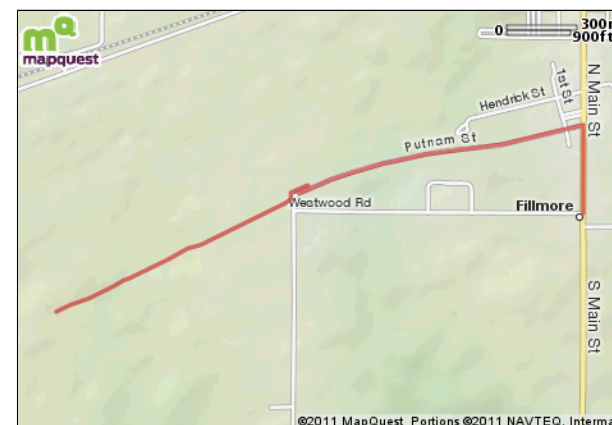

2011 Backroad Bike Tour - Short Route

Starts In Greencastle, Indiana

13.16 miles

Description
The short route for the 2011 Backroad Bike Tour

2011 Backroad Bike Tour - Short Route

Starts In Greencastle, Indiana

Notes		
AT	FOR	NOTES
START	3061ft	Head north on Ballard Ln
0.58 mi.	293ft	Head north on Ballard Ln
0.64 mi.	1315ft	Turn left
0.88 mi.	516ft	Head north on Veterans Memorial Hwy
0.98 mi.	2582ft	Head northeast on Veterans Memorial Hwy
1.47 mi.	439ft	Continue onto People Pathways
1.55 mi.	5272ft	Head northeast on People Pathways toward Co Rd 300 E
2.55 mi.	1274ft	Head east on People Pathways toward Co Rd 300 E
This segment shows 2.63 mi. (13,867 ft.) of your route.		

Notes		
AT	FOR	NOTES
2.79 mi.	5131ft	Head northeast on People Pathways
3.77 mi.	1933ft	Head northeast on People Pathways
4.13 mi.	329ft	Head northeast on People Pathways
4.19 mi.	135ft	Turn right toward Putnam St
4.22 mi.	269ft	Turn right onto Putnam St
4.27 mi.	200ft	Turn left onto Co Rd 50 N/ Westwood Rd
4.31 mi.	3762ft	Head east on Co Rd 50 N/ Westwood Rd toward Brookside St
5.02 mi.	473ft	Turn left onto N Co Rd 550 E/ S Main St
This segment shows 2.56 mi. (13,506 ft.) of your route.		

Notes		
AT	FOR	NOTES
5.11 mi.	770ft	Head north on N Co Rd 550 E/ S Main St toward Putnam St
5.26 mi.	526ft	Turn left onto Putnam St
5.36 mi.	1902ft	Head west on Putnam St
5.72 mi.	1592ft	Head west on Putnam St
6.02 mi.	250ft	Turn right
6.07 mi.	256ft	Head southwest toward People Pathways
6.11 mi.	3683ft	Turn left onto People Pathways
6.81 mi.	1mi 2941ft	Head southwest on People Pathways toward Co Rd 300 E
This segment shows 2.43 mi. (12,825 ft.) of your route.		