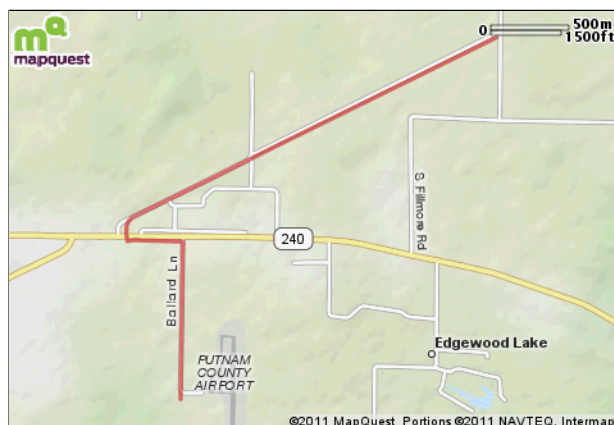

2011 Backroad Bike Tour - Short Route

Starts In Greencastle, Indiana

13.16 miles

Description
The short route for the 2011 Backroad Bike Tour

2011 Backroad Bike Tour - Short Route

Starts In Greencastle, Indiana

Notes		
AT	FOR	NOTES
START	3061ft	Head north on Ballard Ln
0.58 mi.	293ft	Head north on Ballard Ln
0.64 mi.	1315ft	Turn left
0.88 mi.	516ft	Head north on Veterans Memorial Hwy
0.98 mi.	2582ft	Head northeast on Veterans Memorial Hwy
1.47 mi.	439ft	Continue onto People Pathways
1.55 mi.	5272ft	Head northeast on People Pathways toward Co Rd 300 E
2.55 mi.	1274ft	Head east on People Pathways toward Co Rd 300 E
This segment shows 2.63 mi. (13,867 ft.) of your route.		

Notes		
AT	FOR	NOTES
2.79 mi.	5131ft	Head northeast on People Pathways
3.77 mi.	1933ft	Head northeast on People Pathways
4.13 mi.	329ft	Head northeast on People Pathways
4.19 mi.	135ft	Turn right toward Putnam St
4.22 mi.	269ft	Turn right onto Putnam St
4.27 mi.	200ft	Turn left onto Co Rd 50 N/ Westwood Rd
4.31 mi.	3762ft	Head east on Co Rd 50 N/ Westwood Rd toward Brookside St
5.02 mi.	473ft	Turn left onto N Co Rd 550 E/ S Main St
This segment shows 2.56 mi. (13,506 ft.) of your route.		

Notes		
AT	FOR	NOTES
5.11 mi.	770ft	Head north on N Co Rd 550 E/ S Main St toward Putnam St
5.26 mi.	526ft	Turn left onto Putnam St
5.36 mi.	1902ft	Head west on Putnam St
5.72 mi.	1592ft	Head west on Putnam St
6.02 mi.	250ft	Turn right
6.07 mi.	256ft	Head southwest toward People Pathways
6.11 mi.	3683ft	Turn left onto People Pathways
6.81 mi.	1mi 2941ft	Head southwest on People Pathways toward Co Rd 300 E
This segment shows 2.43 mi. (12,825 ft.) of your route.		