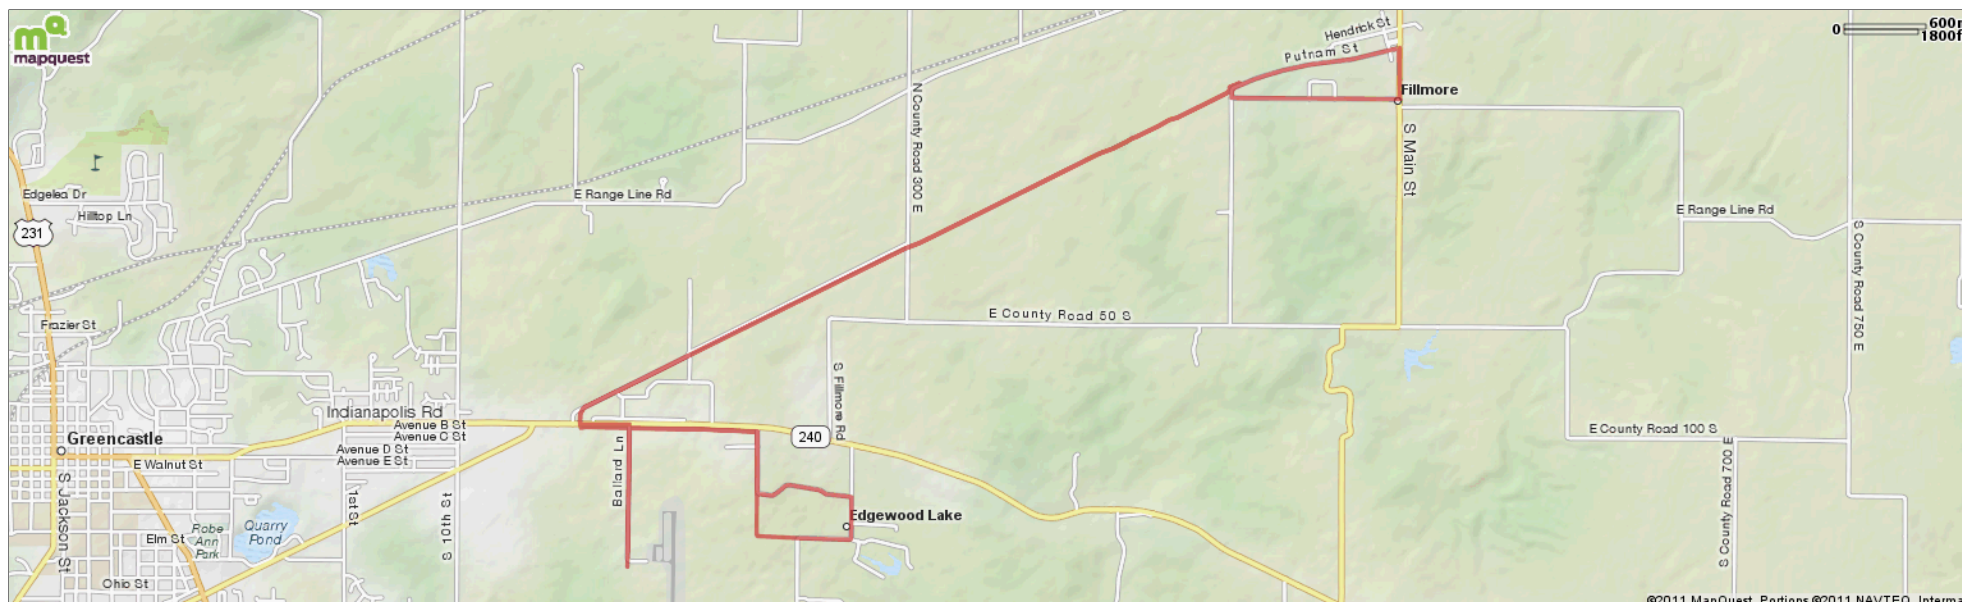

2011 Backroad Bike Tour - Short Route

Starts In Greencastle, Indiana

13.16 miles

Description
The short route for the 2011 Backroad Bike Tour

2011 Backroad Bike Tour - Short Route

Starts In Greencastle, Indiana

Notes		
AT	FOR	NOTES
START	3061ft	Head north on Ballard Ln
0.58 mi.	293ft	Head north on Ballard Ln
0.64 mi.	1315ft	Turn left
0.88 mi.	516ft	Head north on Veterans Memorial Hwy
0.98 mi.	2582ft	Head northeast on Veterans Memorial Hwy
1.47 mi.	439ft	Continue onto People Pathways
1.55 mi.	5272ft	Head northeast on People Pathways toward Co Rd 300 E
2.55 mi.	1274ft	Head east on People Pathways toward Co Rd 300 E
This segment shows 2.63 mi. (13,867 ft.) of your route.		

Notes		
AT	FOR	NOTES
2.79 mi.	5131ft	Head northeast on People Pathways
3.77 mi.	1933ft	Head northeast on People Pathways
4.13 mi.	329ft	Head northeast on People Pathways
4.19 mi.	135ft	Turn right toward Putnam St
4.22 mi.	269ft	Turn right onto Putnam St
4.27 mi.	200ft	Turn left onto Co Rd 50 N/ Westwood Rd
4.31 mi.	3762ft	Head east on Co Rd 50 N/ Westwood Rd toward Brookside St
5.02 mi.	473ft	Turn left onto N Co Rd 550 E/ S Main St
This segment shows 2.56 mi. (13,506 ft.) of your route.		

Notes		
AT	FOR	NOTES
5.11 mi.	770ft	Head north on N Co Rd 550 E/ S Main St toward Putnam St
5.26 mi.	526ft	Turn left onto Putnam St
5.36 mi.	1902ft	Head west on Putnam St
5.72 mi.	1592ft	Head west on Putnam St
6.02 mi.	250ft	Turn right
6.07 mi.	256ft	Head southwest toward People Pathways
6.11 mi.	3683ft	Turn left onto People Pathways
6.81 mi.	1mi 2941ft	Head southwest on People Pathways toward Co Rd 300 E
This segment shows 2.43 mi. (12,825 ft.) of your route.		