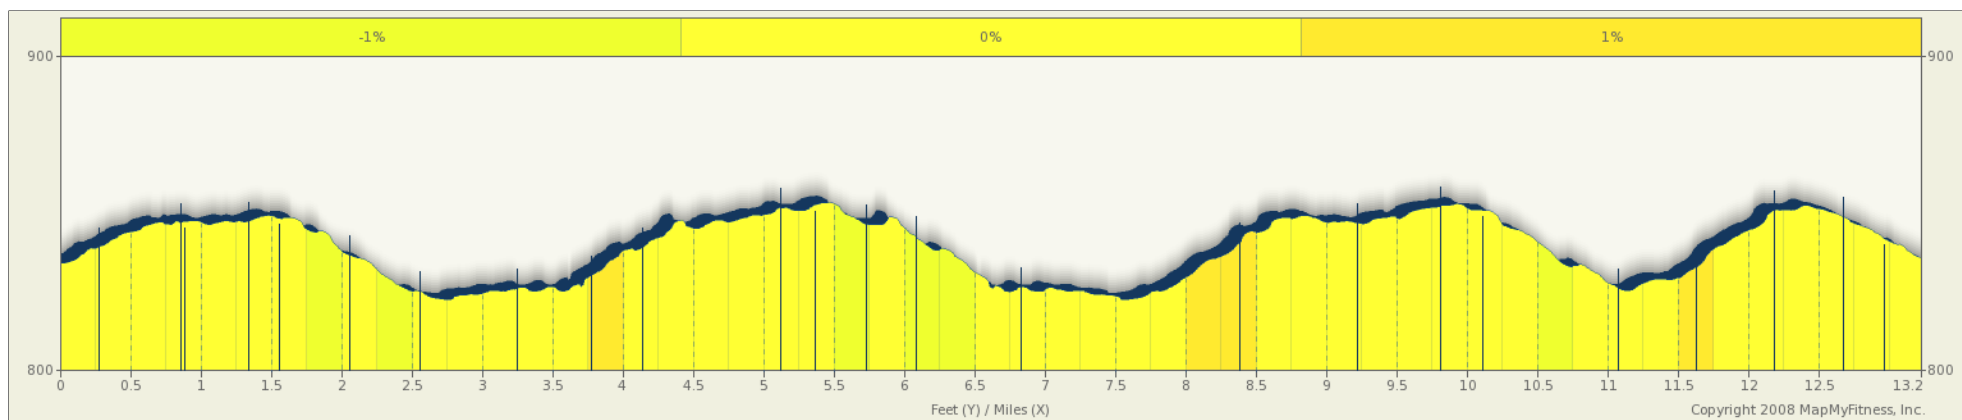

2011 Backroad Bike Tour - Short Route

Starts In Greencastle, Indiana

13.16 miles

Description
The short route for the 2011 Backroad Bike Tour

2011 Backroad Bike Tour - Short Route

Starts In Greencastle, Indiana

Notes		
AT	FOR	NOTES
START	3061ft	Head north on Ballard Ln
0.58 mi.	293ft	Head north on Ballard Ln
0.64 mi.	1315ft	Turn left
0.88 mi.	516ft	Head north on Veterans Memorial Hwy
0.98 mi.	2582ft	Head northeast on Veterans Memorial Hwy
1.47 mi.	439ft	Continue onto People Pathways
1.55 mi.	5272ft	Head northeast on People Pathways toward Co Rd 300 E
2.55 mi.	1274ft	Head east on People Pathways toward Co Rd 300 E
This segment shows 2.63 mi. (13,867 ft.) of your route.		

Notes		
AT	FOR	NOTES
2.79 mi.	5131ft	Head northeast on People Pathways
3.77 mi.	1933ft	Head northeast on People Pathways
4.13 mi.	329ft	Head northeast on People Pathways
4.19 mi.	135ft	Turn right toward Putnam St
4.22 mi.	269ft	Turn right onto Putnam St
4.27 mi.	200ft	Turn left onto Co Rd 50 N/ Westwood Rd
4.31 mi.	3762ft	Head east on Co Rd 50 N/ Westwood Rd toward Brookside St
5.02 mi.	473ft	Turn left onto N Co Rd 550 E/ S Main St
This segment shows 2.56 mi. (13,506 ft.) of your route.		

Notes		
AT	FOR	NOTES
10.25 mi.	451ft	Turn right onto S Co Rd 250 E
10.33 mi.	3021ft	Head south on S Co Rd 250 E
10.9 mi.	825ft	Continue onto E Co Rd 150 S
11.06 mi.	434ft	Head east on E Co Rd 150 S toward S Co Rd 275 E
11.14 mi.	885ft	Turn left onto S Co Rd 275 E
11.31 mi.	147ft	Head north on S Co Rd 275 E
11.34 mi.	1414ft	Turn left
11.61 mi.	942ft	Head west toward S Co Rd 250 E
This segment shows 1.53 mi. (8,084 ft.) of your route.		